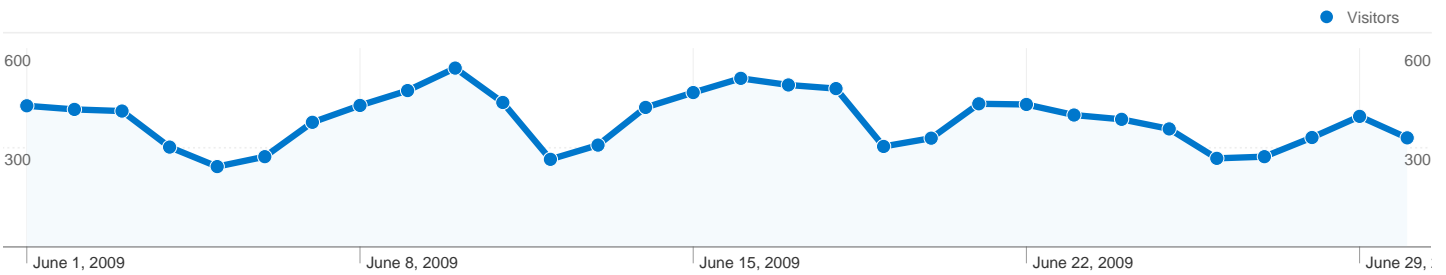

Site Usage

13,197 Visits

45.91% Bounce Rate

54,530 Pageviews

00:03:19 Avg. Time on Site

4.13 Pages/Visit

63.47% % New Visits

Visitors Overview

Traffic Sources Overview

9,376 people visited this site

13,197 Visits

9,376 Absolute Unique Visitors

54,530 Pageviews

4.13 Average Pageviews

00:03:19 Time on Site

45.91% Bounce Rate

13,197 visits came from 113 countries/territories

Site Usage						
Visits	Pages/Visit	Avg. Time on Site	% New Visits	Bounce Rate		
13,197 % of Site Total: 100.00%	4.13 Site Avg: 4.13 (0.00%)	00:03:19 Site Avg: 00:03:19 (0.00%)	63.58% Site Avg: 63.47% (0.18%)	45.91% Site Avg: 45.91% (0.00%)		
Country/Territory	Visits	Pages/Visit	Avg. Time on Site	% New Visits	Bounce Rate	
Bahrain	7,477	4.77	00:03:48	49.97%	37.49%	
Saudi Arabia	1,113	4.11	00:03:02	81.67%	59.48%	
Egypt	885	2.49	00:01:57	80.45%	68.59%	
United States	544	2.99	00:02:09	86.03%	59.19%	
United Arab Emirates	345	3.48	00:02:31	84.93%	50.72%	
India	332	4.20	00:03:53	78.61%	38.25%	
United Kingdom	301	2.94	00:01:45	53.16%	59.14%	
Jordan	166	3.02	00:02:42	82.53%	56.63%	
Kuwait	155	3.70	00:03:47	87.74%	50.32%	