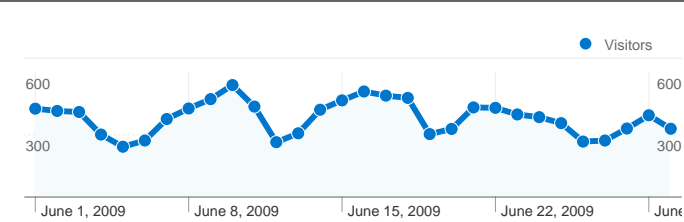

Site Usage

13,197 Visits

45.91% Bounce Rate

54,530 Pageviews

00:03:19 Avg. Time on Site

4.13 Pages/Visit

63.47% % New Visits

Visitors Overview

Traffic Sources Overview

9,376 people visited this site

13,197 Visits

9,376 Absolute Unique Visitors

54,530 Pageviews

4.13 Average Pageviews

00:03:19 Time on Site

45.91% Bounce Rate

13,197 visits came from 113 countries/territories

Site Usage						
Visits	Pages/Visit	Avg. Time on Site	% New Visits	Bounce Rate		
13,197 % of Site Total: 100.00%	4.13 Site Avg: 4.13 (0.00%)	00:03:19 Site Avg: 00:03:19 (0.00%)	63.58% Site Avg: 63.47% (0.18%)	45.91% Site Avg: 45.91% (0.00%)		
Country/Territory	Visits	Pages/Visit	Avg. Time on Site	% New Visits	Bounce Rate	
Bahrain	7,477	4.77	00:03:48	49.97%	37.49%	
Saudi Arabia	1,113	4.11	00:03:02	81.67%	59.48%	
Egypt	885	2.49	00:01:57	80.45%	68.59%	
United States	544	2.99	00:02:09	86.03%	59.19%	
United Arab Emirates	345	3.48	00:02:31	84.93%	50.72%	
India	332	4.20	00:03:53	78.61%	38.25%	
United Kingdom	301	2.94	00:01:45	53.16%	59.14%	
Jordan	166	3.02	00:02:42	82.53%	56.63%	
Kuwait	155	3.70	00:03:47	87.74%	50.32%	

Qatar	142	3.35	00:02:10	84.51%	52.11%
					1 - 10 of 113

All traffic sources sent a total of 13,197 visits

-  23.32% Direct Traffic
-  15.38% Referring Sites
-  61.29% Search Engines

- Search Engines
8,089.00 (61.29%)
- Direct Traffic
3,078.00 (23.32%)
- Referring Sites
2,030.00 (15.38%)