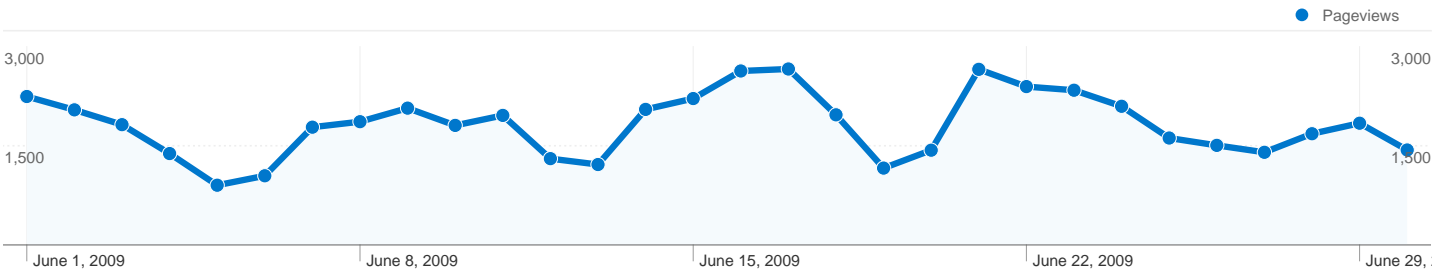

Pages on this site were viewed a total of 54,530 times

54,530 Pageviews

34,702 Unique Views

45.91% Bounce Rate

Top Content

Pages	Pageviews	% Pageviews
/AR/	8,869	16.26%
/EN/Default.aspx	4,269	7.83%
/EN/Contacts/Doctors.aspx	2,545	4.67%
/AR/Default.aspx	1,977	3.63%
/AR/Diseases/SwineFlue.aspx	1,600	2.93%