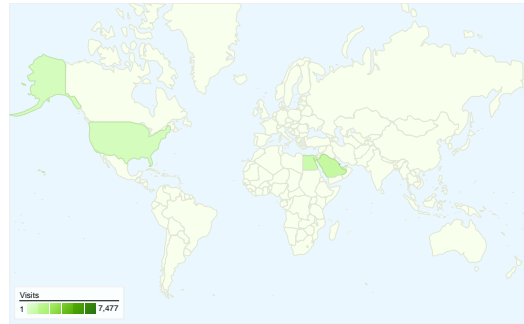

Map Overlay world