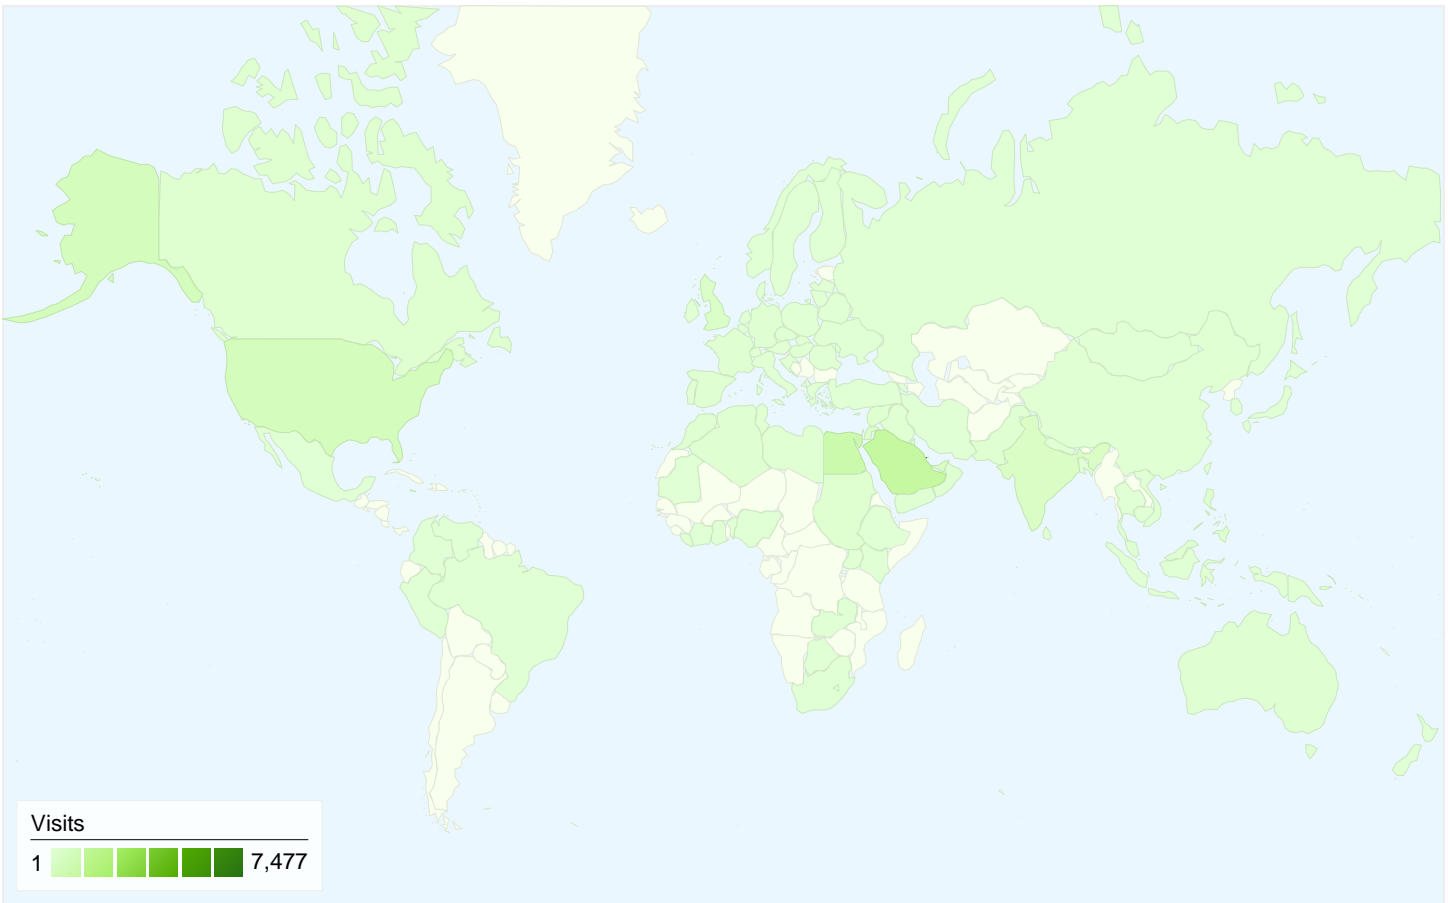

Traffic Sources Overview

9,376 people visited this site

13,197 Visits

9,376 Absolute Unique Visitors

54,530 Pageviews

4.13 Average Pageviews

00:03:19 Time on Site

45.91% Bounce Rate

Pages on this site were viewed a total of 54,530 times

54,530 Pageviews

34,702 Unique Views

45.91% Bounce Rate

Top Content

Pages	Pageviews	% Pageviews
/AR/	8,869	16.26%
/EN/Default.aspx	4,269	7.83%
/EN/Contacts/Doctors.aspx	2,545	4.67%
/AR/Default.aspx	1,977	3.63%
/AR/Diseases/SwineFlue.aspx	1,600	2.93%

13,197 visits came from 113 countries/territories

Site Usage						
Visits	Pages/Visit	Avg. Time on Site	% New Visits	Bounce Rate		
13,197 % of Site Total: 100.00%	4.13 Site Avg: 4.13 (0.00%)	00:03:19 Site Avg: 00:03:19 (0.00%)	63.58% Site Avg: 63.47% (0.18%)	45.91% Site Avg: 45.91% (0.00%)		
Country/Territory	Visits	Pages/Visit	Avg. Time on Site	% New Visits	Bounce Rate	
Bahrain	7,477	4.77	00:03:48	49.97%	37.49%	
Saudi Arabia	1,113	4.11	00:03:02	81.67%	59.48%	
Egypt	885	2.49	00:01:57	80.45%	68.59%	
United States	544	2.99	00:02:09	86.03%	59.19%	
United Arab Emirates	345	3.48	00:02:31	84.93%	50.72%	
India	332	4.20	00:03:53	78.61%	38.25%	
United Kingdom	301	2.94	00:01:45	53.16%	59.14%	
Jordan	166	3.02	00:02:42	82.53%	56.63%	
Kuwait	155	3.70	00:03:47	87.74%	50.32%	

Qatar	142	3.35	00:02:10	84.51%	52.11%
					1 - 10 of 113

All traffic sources sent a total of 13,197 visits

-  23.32% Direct Traffic
-  15.38% Referring Sites
-  61.29% Search Engines

- Search Engines
8,089.00 (61.29%)
- Direct Traffic
3,078.00 (23.32%)
- Referring Sites
2,030.00 (15.38%)