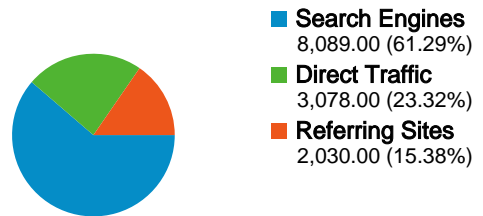

Site Usage

13,197 Visits

45.91% Bounce Rate

54,530 Pageviews

00:03:19 Avg. Time on Site

4.13 Pages/Visit

63.47% % New Visits

Visitors Overview

Visitors
9,376

Map Overlay world

Content Overview

Pages	Pageviews	% Pageviews
/AR/	8,869	16.26%
/EN/Default.aspx	4,269	7.83%
/EN/Contacts/Doctors.aspx	2,545	4.67%
/AR/Default.aspx	1,977	3.63%
/AR/Diseases/SwineFlue.aspx	1,600	2.93%

Traffic Sources Overview

9,376 people visited this site

13,197 Visits

9,376 Absolute Unique Visitors

54,530 Pageviews

4.13 Average Pageviews

00:03:19 Time on Site

45.91% Bounce Rate

13,197 visits came from 113 countries/territories

Site Usage						
Visits	Pages/Visit	Avg. Time on Site	% New Visits	Bounce Rate		
13,197 % of Site Total: 100.00%	4.13 Site Avg: 4.13 (0.00%)	00:03:19 Site Avg: 00:03:19 (0.00%)	63.58% Site Avg: 63.47% (0.18%)	45.91% Site Avg: 45.91% (0.00%)		
Country/Territory	Visits	Pages/Visit	Avg. Time on Site	% New Visits	Bounce Rate	
Bahrain	7,477	4.77	00:03:48	49.97%	37.49%	
Saudi Arabia	1,113	4.11	00:03:02	81.67%	59.48%	
Egypt	885	2.49	00:01:57	80.45%	68.59%	
United States	544	2.99	00:02:09	86.03%	59.19%	
United Arab Emirates	345	3.48	00:02:31	84.93%	50.72%	
India	332	4.20	00:03:53	78.61%	38.25%	
United Kingdom	301	2.94	00:01:45	53.16%	59.14%	
Jordan	166	3.02	00:02:42	82.53%	56.63%	
Kuwait	155	3.70	00:03:47	87.74%	50.32%	